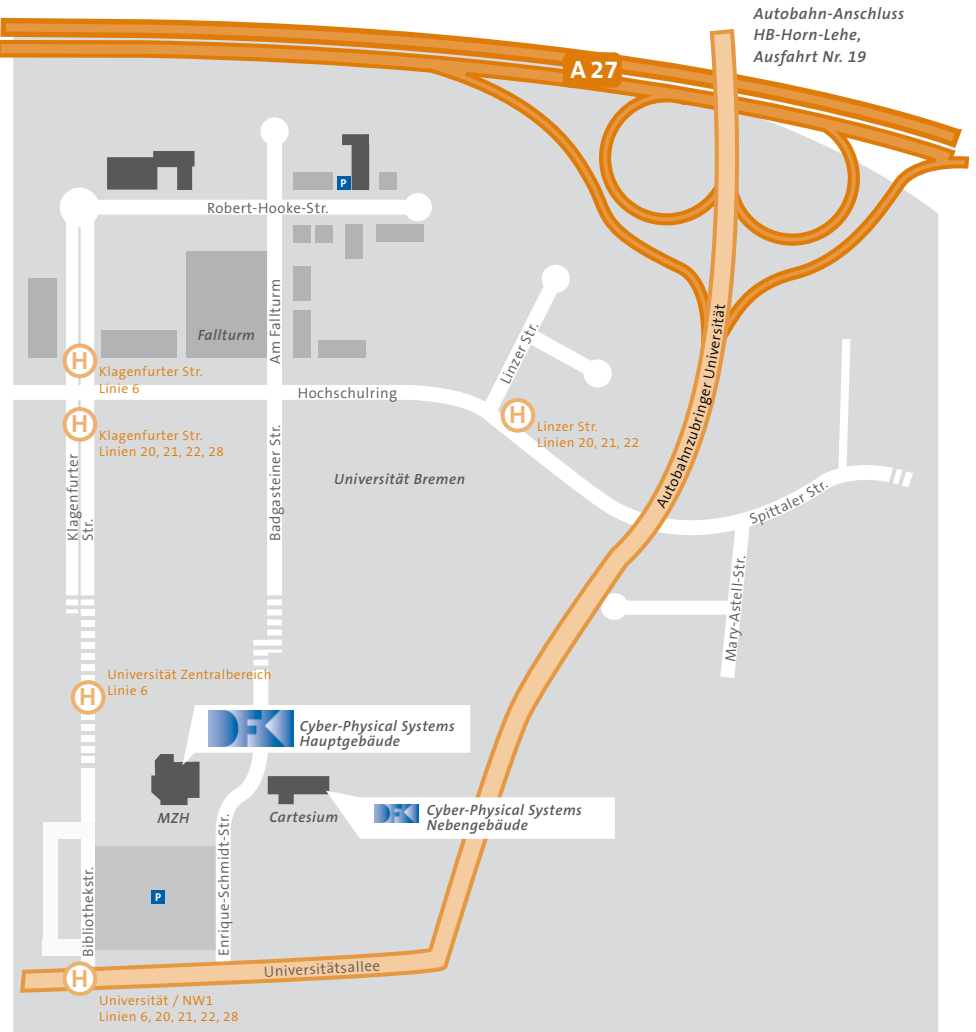

By Car

From the autobahn A1 change at „Bremer Kreuz“ on the A27 in direction „Cuxhaven/Bremerhaven“. Leave the A27 at exit 19 „Horn-Lehe/Universität“. Leave the A27 at exit 19 „Horn-Lehe/Universität“. At the second intersection turn right into „Universitätsallee“, and at the next traffic light turn right again into „Enrique-Schmidt-Straße“. Use the parking lot there (parking fee € 0.70 per day).

To get to the MZH leave the parking lot in the direction Bibliothekstraße. This is the parallel street to the Enrique-Schmidt-Straße. (When you enter the parking lot by car, the Bibliothekstraße is right in front of you). In the Bibliothekstraße turn right. The MZH is the high-rise building

on the right side. To get to the Cartesium, leave the parking lot back to Enrique-Schmidt-Straße; the Cartesium is the first building on the right side of Enrique-Schmidt-Straße, easily distinguished by its bright red colour.